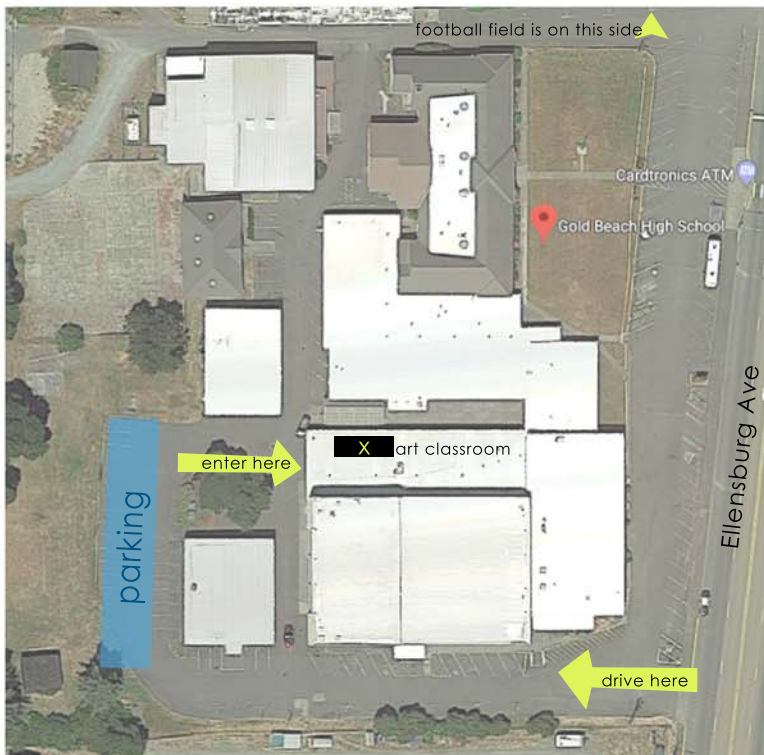

### Riley Creek Elementary

94350 6th St, Gold Beach, OR 97444

(541) 247-6604

Mr. Lensing's Art Classroom

*We are planning to meet here long-term every week, on Thursday's from 4-6pm. We may not always be able to meet here, though. And, we may change the day/times -depending on everyone's needs. But tentatively plan to meet here starting Nov. 15. Please enter through the door next to the cafeteria on the 6th St. side of the bldg.*